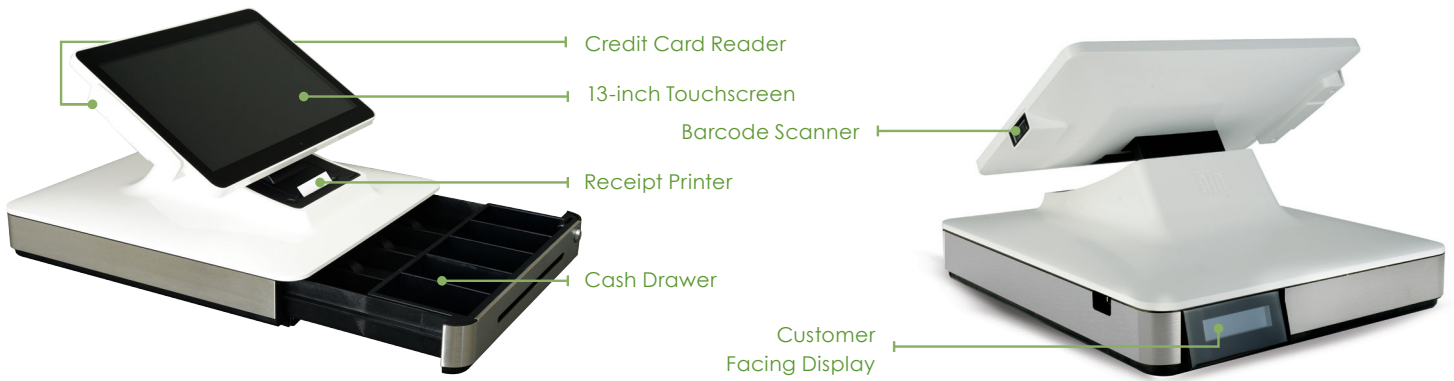

Comparison Table

	Looking over the Clover?	Trying to Keep Shop?	Seeing the Square?	Searching for Silver?	You want the Elo PayPoint®
Up Front Cost	$1,117 Clover Station, receipt printer, cash drawer, barcode scanner	$1,507 Starter Kit iPad Wi-Fi 16GB, receipt printer, cash drawer, barcode scanner	$1,014 Square Stand, iPad 2 Wi-Fi 16GB, receipt printer, cash drawer, barcode scanner	$1,167 NCR Silver Bundle, iPad Wi-Fi 16GB, receipt printer, cash drawer, barcode scanner	$995 - No Tablet Required PayPoint all-in-one register, receipt printer, cash drawer, barcode scanner, customer facing display
Monthly Service Fee (1 Device)	$49 per month	$49 per month	$0	$59 per month	$49 per month
Monthly Service Fee (3 Devices)	$99 per month	$147 per month	$0	$117 per month	$79 per month
Contract Term	No long-term contract	No long-term contract	No long-term contract	No long-term contract	No long-term contract¹ 30-day risk free trial²
Card Payment Processing Fee	Variable up to 3.5% plus transaction fee	Variable	2.75% Fixed or 3.5% if card not present	Variable	Complimentary cost comparison to show how you could save on processing costs with Chase Paymentech.³

Elo Touch Solutions, Inc. reserves the right to change or update, without notice, any information contained herein. Information on competitor product obtained from company's published specifications on their public website as of May 2014.

Tech Specs

Color	White
Security	• PCI PA-DSS and PCI DSS compliant • Cash drawer lock • Bolt-down to your counter
Dimensions	• Height: 9.9 inches (254mm) • Width: 13.5 inches (343mm) • Depth: 15.7 inches (399mm)
Weight	Unpackaged: 13.6 lbs (6.18kg) Packaged: 18.5 lbs (8.4kg)
Countertop Space	13.5 inches (343mm) x 15.7 inches (399mm) - you can drill mount it to the counter
In the Box	• Elo PayPoint hardware • Getting Started Guide • AC power cord • Two receipt printer paper rolls • Cash drawer keys (located inside the cash drawer) • Window stickers

About Elo

We invented the touchscreen over 40 years ago. Today we're a global leader with 20+ million retail and hospitality installations in 80+ countries around the world. Our products are designed in California and built to last – backed by a 3 year standard warranty. The Elo touch experience has consistently stood for quality, reliability and innovation.

Important Notices

¹To accept debit and credit cards, you must operate your business within the United States and establish a merchant account with Paymentech, LLC ("Chase Paymentech"). You will be required to complete a more detailed application, and agree to terms and conditions with Chase Paymentech at the time of enrollment. All merchants are subject to credit approval by Chase Paymentech.

²Subject to terms and conditions of sale, service, and payment processing located at www.elopaypoint.com.